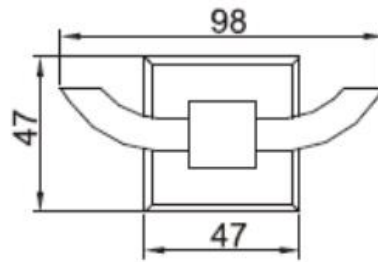

Brand : CAE, China
Name : Double Hook
Item Code : 9509 T03027 PBR
Color / Finish: Matte Black
Dimensions : 98 x 47 mm

Product info:
• Double Hook

Flushing of pipe must be done before fittings are installed. Failure to do so voids the warranty.
Follow cleaning instructions and avoid using any harmful chemicals.
All information is for reference only. Installation shall always be based on the specs provided with actual delivered items.
For more info, visit www.sanitecph.com