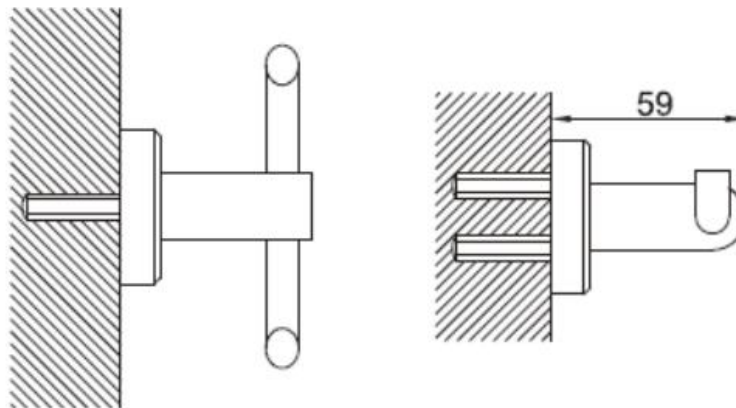

Brand : CAE, China
Name : Double Hook
Item Code : 9509 T03027 PBR
Color / Finish: Matte Black
Dimensions : 98 x 47 mm

Product info:
• Double Hook

Flushing of pipe must be done before fittings are installed. Failure to do so voids the warranty.
Follow cleaning instructions and avoid using any harmful chemicals.
All information is for reference only. Installation shall always be based on the specs provided with actual delivered items.
For more info, visit www.sanitecph.com